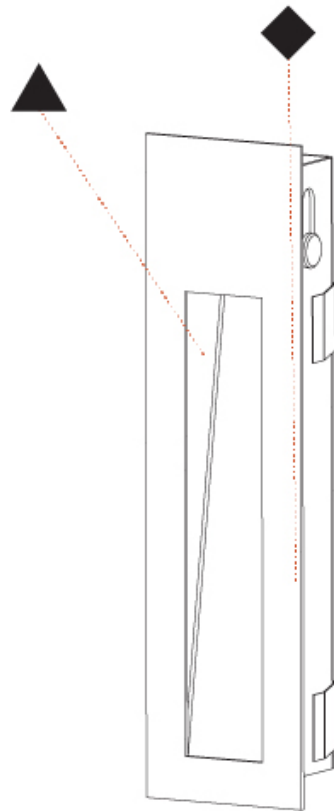

Shape: Rectangle
Width (mm): 40
Width (in): 1 9/16
Height (mm): 150
Depth (mm): 26
Height (in): 5 7/8
Depth (in): 1
Ceiling Thickness (mm): 10 / 12 / 15
Ceiling Thickness (in): 3/8 or 1/2 or 9/16
Min. Recessing Depth (mm): 30
Min. Recessing Depth (in): 1 3/16
Weight (kg): 0.21
Weight (lbs): 0.46
Screws: No visible screws
Fixture Finish: SSR / BKV / CWI / CRY / HAB / UFT / ITA / RUA / FTG / MYG / LOD / PUS / FRO / FUP / KIA / POP / BLS / SPG / MEY / GOH / CHC / COM / ABZ / JAG / OBR / MOS / ROR
Fixture Material: Aluminum
Cut-out Measurements: 140mm / 5 1/2" x 34mm / 1 5/16"

DELIGHT STRING WIDE RECESSED

A35698-

PROJECT

TYPE

SPECIFIER

QUANTITY

DATE

A

DELIGHT STRING WIDE RECESSED

A35699-

base number Color Finishes Finishes
 Temperature (Diamond) (Triangle)

- To build a product code in our configurator select the specify button on the base model # product page
- To build a manual product code on this datasheet choose from the options listed below in blue font and add the suffix to the base model #

PHYSICAL

Shape: Rectangle
 Length (mm): 250
 Length (in): 9 ¹³/₁₆
 Width (mm): 40
 Width (in): 1 ⁹/₁₆
 Height (mm): 250
 Depth (mm): 26
 Height (in): 9 ¹³/₁₆
 Depth (in): 1
 Ceiling Thickness (mm): 10 / 12 / 15
 Ceiling Thickness (in): 3/8 or 1/2 or 9/16
 Min. Recessing Depth (mm): 30
 Min. Recessing Depth (in): 1 ³/₁₆
 Weight (kg): .83
 Weight (lbs): 1.8
 Fixture Finish: SSR / BKV / CWI / CRY / HAB / UFT / ITA / RUA / FTG / MYG / LOD / PUS / FRO / FUP / KIA / POP / BLS / SPG / MEY / GOH / CHC / COM / ABZ / JAG / OBR / MOS / ROR
 Fixture Material: Aluminum
 Cut-out Measurements: 240mm / 9 7/16" x 34mm / 1 5/16"