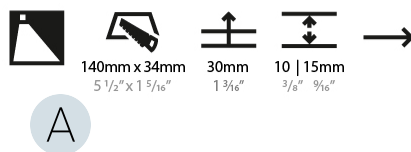

GENERAL

Series: Delight
Subseries: Delight String Wide
Partner: Prolicht
Division: Architectural
Installation: Recessed
Product Type: Step Light
Mounting Location: Wall
Light Distribution: Asymmetric

PHYSICAL

Shape: Rectangle
Width (mm): 40
Width (in): 1 9/16
Height (mm): 150
Depth (mm): 26
Height (in): 5 7/8
Depth (in): 1
Ceiling Thickness (mm): 10 / 12 / 15
Ceiling Thickness (in): 3/8 or 1/2 or 9/16
Min. Recessing Depth (mm): 30
Min. Recessing Depth (in): 1 3/16
Weight (kg): 0.21
Weight (lbs): 0.46
Screws: No visible screws
Fixture Finish: SSR / BKV / CWI / CRY / HAB / UFT / ITA / RUA / FTG / MYG / LOD / PUS / FRO / FUP / KIA / POP / BLS / SPG / MEY / GOH / CHC / COM / ABZ / JAG / OBR / MOS / ROR
Fixture Material: Aluminum
Cut-out Measurements: 140mm / 5 1/2" x 34mm / 1 5/16"

ELECTRICAL

Lamp Type: LED (Zhaga Standard)
Input Wattage (W): 2.2
Total Output Wattage (W): 2
Dimming: Non-Dimming / Phase Dimming (120Vac only) / 0-10V Dimming
Driver Included: No
Driver Location: Remote
Driver Type: Constant Current - 120 / 277Vac
Driver Class: Class 2
Input Voltage (V): 120 - 277
Constant Current (MA): 700

LED

Number of LEDs: 1
Color Temperature (°K): 2700 / 3000 / 3500 / 4000
Max. Delivered Lumen (lm): 60 / 60 / 68 / 70
CRI: >90 CRI
Lamp Life (hrs): 50000

OPTICAL

RATINGS AND CERTIFICATIONS

Certified By: Certified for North American Standards
IP rating: IP20